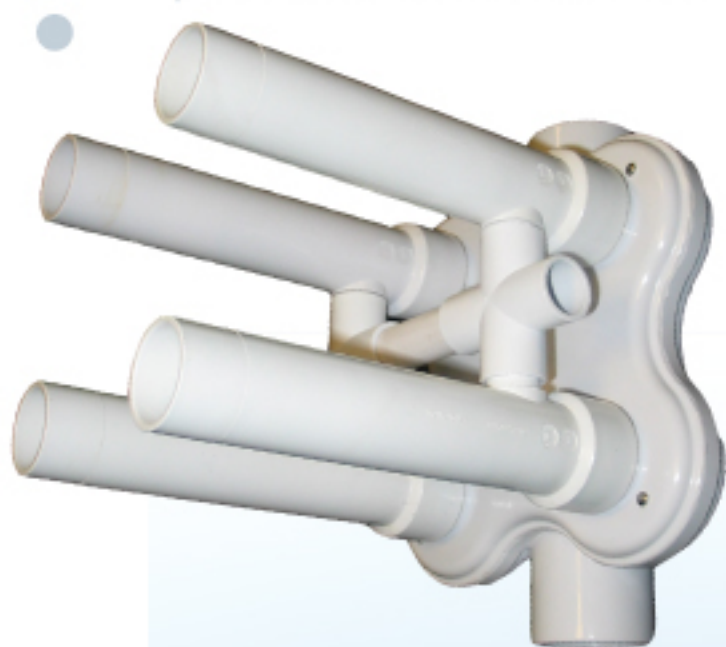

## Gunite Spa Four-Jet System

This is a patented system for making a "Power Seat" with even water distribution. This prevents under-performing jets associated with plumbing high and low.

Jet Manifold 4-Pack  
Dual Water Ports  
23308-900

70-80 GPM\*  
Dual - Water on Side

Jet Manifold 4-Pack  
Single Water Port  
23308-910

70-80 GPM\*  
Single - Water on Bottom

**NEW**

2" Socket Water x 3/4" Socket Air

\*For 55 to 65 GPM use reducer (Part #23302-000-040)