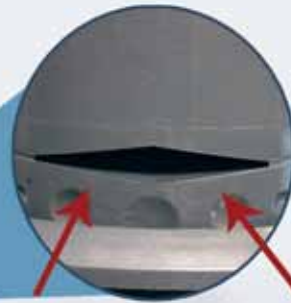

# SPA SPEAKERS

by Custom Molded Products, Inc.

CMP introduces our newest audio technology for your spa. This speaker system provides a sleek compact design and an innovative sound with vibrant detailed clarity and acoustics.

Air Flow Port for Maximum Frequency Response

- Sleek Compact Design
- Bottom Drain
- Dual 2" Drivers Deliver Low thru High Range Sound
- Weather and UV Resistant
- Available in Multiple Colors
- High Density Neodymium Magnet
- Watts RMS: 40
- Resistance 4 ohm
- Damped Release Mechanism Provides Controlled Elevation of Speakers
- Waterproof Pressure Sensitive Adhesive on Flange Holds Gasket in Place