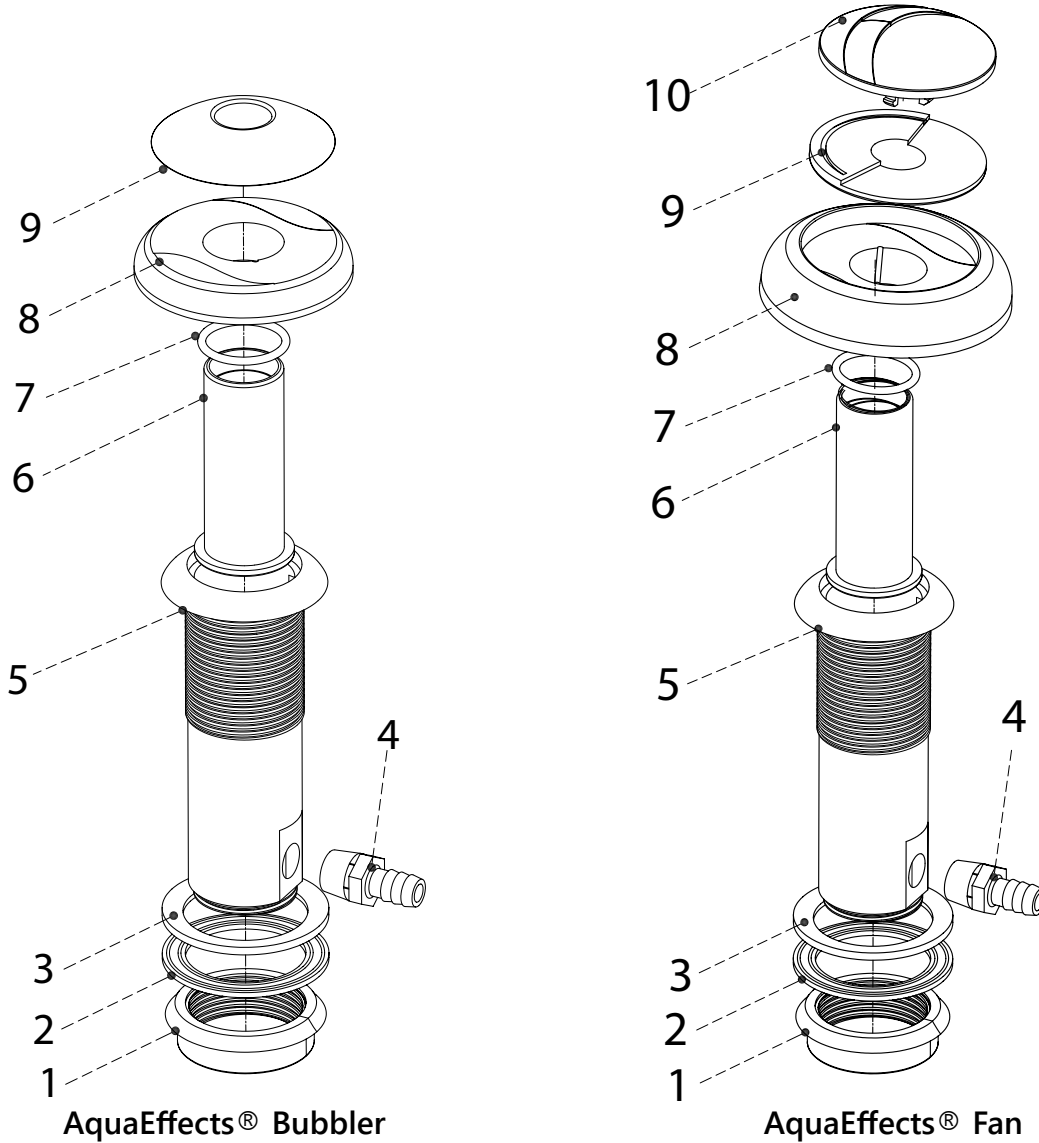

AquaEffects® Pop-Up Water Feature

1-11/16 Hole Size (Same as Air Controls)
3/8" Water Line Required

AquaEffects® Bubbler

AquaEffects® Fan

CMP P/N	DESCRIPTION	BOX/BAG
25267-029-014	3/4" SMOOTH BARB 45 DEG LED ADAPTER	100
25267-300-030	LED COLLAR	200
21034-400-000	1" SP × 3/4" SMOOTH BARB 90 DEG ELL ADAPTER	200
21037-100-000	1" SP × 3/8" RIBBED BARB ELL ADAPTER	600/50
21034-200-000	1" SP × 3/4" RIBBED BARB 90 DEG ELL ADAPTER	1000/100
21031-100-000	1" SP × 3/4" RIBBED BARB STRAIGHT ADAPTER	1000/100
21031-400-000	1" × 3/4" SMOOTH BARB ADAPTER	1000/100