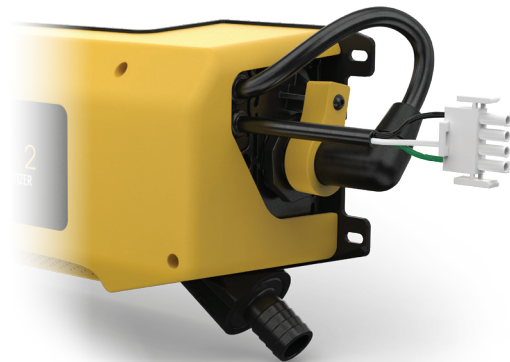

SPECIFICATIONS

Global Power Ratings	120 - 240V | 50/60Hz | 271 - 207mA | 25W
UV Lamp Life	16,000 hours
Enclosure	IPX5
Operating Water Temp	41 - 104°F | 5 - 40°C Max
Operating Pressure	30 PSI Max
Flow Rate	4 - 12 GPM

Part Numbers

55934-002-909 for Ribbed Barb
55944-002-909 for Smooth Barb